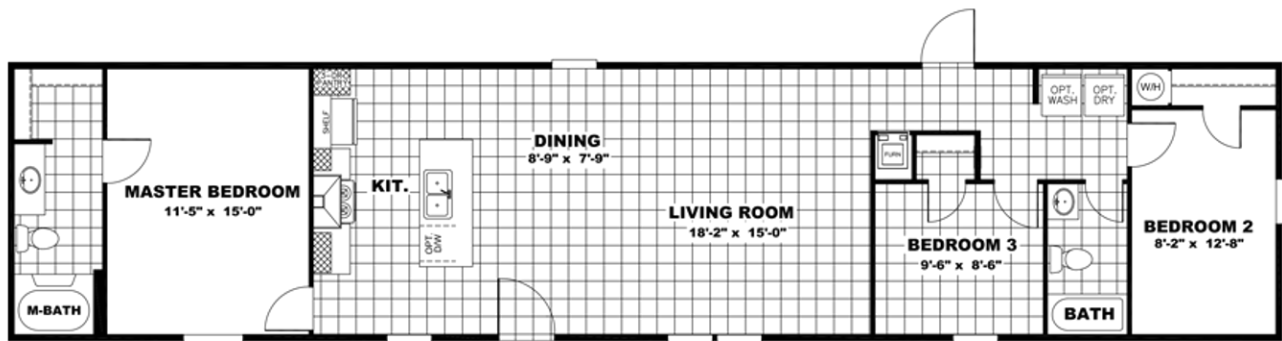

## THE BREEZE Model number: 37SSP16723AH18

**2 beds • 3 baths • 1152 sq.ft. • 16' width • 72' depth**

Our home building facilities invest in continuous product and process improvements. Plans, dimensions, features, materials, specifications and availability are subject to change without notice or obligation. Renderings and floor plans are representative likenesses of our homes and may differ from the actual homes. We invite you to tour a Home Center near you and inspect the highest value in quality housing available or call (985) 872-2850 to speak with a Home Consultant. Copyright 2017, CMH. All rights reserved.